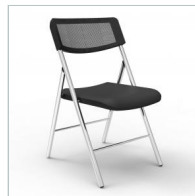

CHAIR

[instruction sheet](#)
[picture library](#)

Click on colours to view the products :

CPDIVA N

A robust folding chair dedicated to your maximum comfort.

The high comfort is ensured by the foam filling used at the seat (30 kg/m³) and the back in mesh fabrics

Minimum space requirement

Excellent stability through its steel structure

A modern design that will modernize the aging models of the current folding chairs market

TECHNICAL SPECIFICATIONS

Dimensions :

Folded: H 95 x W 48 x D 6 cm;

Opened: H 83 x W 48 x D 53 cm;

Weight of the chair: 6 kg;

Supported weight: 110 kg;

Chromed Steel, Polypropylene, Foam
(Fire retardant fabric and foam)
2 chairs/box.

Designed in France

Made in PRC