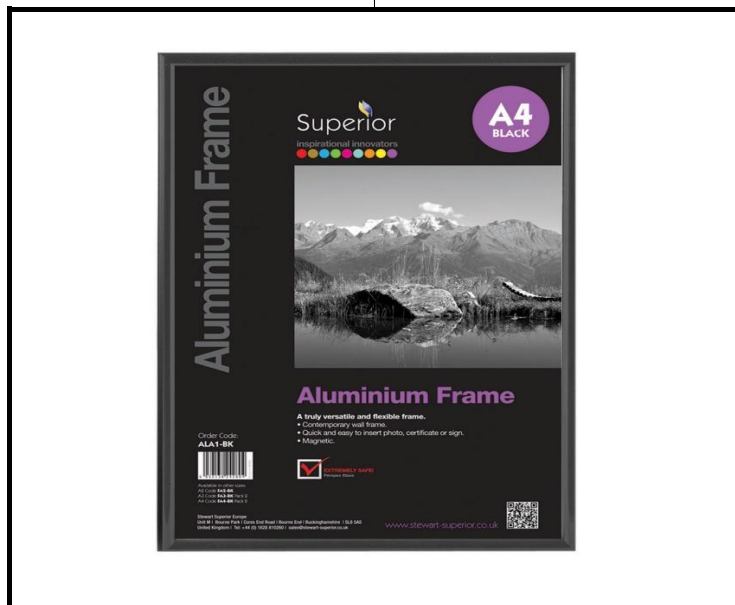

SS code (Manually enter code from list)
Product description
Supplier code Country of origin

Product Sell Unit

Pack quantity	1	Product material type/s	aluminum,plastic glass,paper,MDF board?metallic clip		Packaging material type/s	paper corner, shrink wrap
Width (mm)	220	Product weight (grms)	364	Barcode	50 32138 23319 2	
Length (mm)	307	Packaging weight (grms)	16			
Height (mm)	21	Sell pack weight (grms)	380			

Inner Carton (if applicable)

Qty (no. sell units)	12			Barcode	50 32138 27796 7	Packaging material type/s	cardboard
Width (mm)	226	Carton weight (grms)	4600				
Length (mm)	263						
Height (mm)	315						

Outer Carton (MOQ)

Qty (no. sell units)	36			Barcode	50 32138 23205 8	Packaging material type/s	cardboard
Width (mm)	275	Carton weight (grms)	15000				
Length (mm)	700						
Height (mm)	340						

Additional description lines/bullet points

Classic and elegant brushed aluminium frame
Complete with fixings to hang or stand on surface
Landscape or Portrait format
Perspec safety glass is flexible and resistant to breakages

BOSS classifications

EC Comm codes/Intrastat

e-catalogue page nos.

Signs	____
Tools	____
POS	____
Furniture	____
Main Catalogue	14
	____
	____