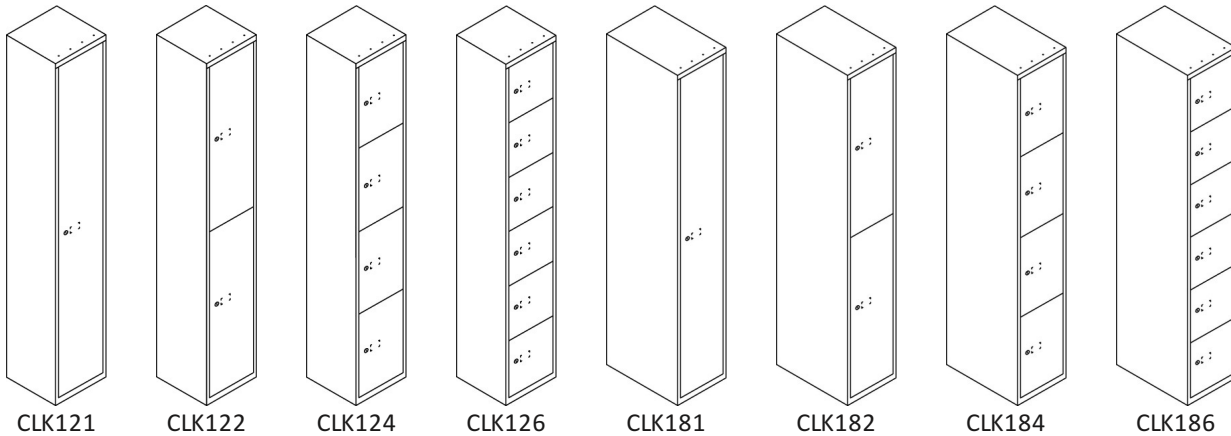

CLK Lockers

2016-08-30

First place for workplace storage

BISLEY

CLK Lockers

Two depths of locker (305mm and 457mm) with a choice of single, two, four and six door compartments. Two door lockers feature an under shelf coat hook, whilst single door lockers have an under shelf coat rail for multiple hangers.

Product Code	Description	Height (mm)	Width (mm)	Depth (mm)
CLK121	1 door wardrobe locker	1,802	305	305
CLK122	2 door locker	1,802	305	305
CLK124	4 door locker	1,802	305	305
CLK126	6 door locker	1,802	305	305
CLK181	1 door wardrobe locker	1,802	305	457
CLK182	2 door locker	1,802	305	457
CLK184	4 door locker	1,802	305	457
CLK186	6 door locker	1,802	305	457

CLK Lockers Cubes

Neat single door cube lockers available in a choice of two depths, 305mm and 457mm.

CLK121C

CLK181C

Product Code	Description	Height (mm)	Width (mm)	Depth (mm)
CLK121C	CLK Locker, 1 door Cube	529	305	305
CLK181C	CLK Locker, 1 door Cube	529	305	457