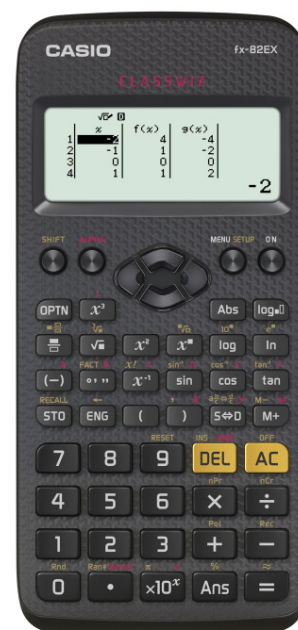

ClassWiz – FX-82EX

The ClassWiz series with high-resolution LCD and many other extras

The ClassWiz series offers a new high-resolution LC display with 192×63 pixels and a resolution that is four times higher than that of the familiar displays of the FX-ES Plus series. In addition, the new ClassWiz series boasts new hardware with a faster processor and double the memory size.

Detailed Specification

- High-resolution LC display with 192 x 63 pixels
- Natural V.P.A.M. - Natural display
- 274 functions
- Icon menu
- Multi Reply
- 24 Parentheses level
- Variable memory (9)
- Trigonometric and invers trigonometric functions
- Hyperbolic and invers hyperbolic functions
- Power / Power Root calculations
- logarithmic calculations
- exponential calculations
- root calculations
- Combinatoric and Permutation
- Prime factorization
- Random Integer
- Conversion of polar coordinates into rectangular coordinates and invers
- Fraction (two modes)
- Conversion of sexagesimal into decimal and invers
- Calculates in Degree, Grad and Radian
- SCI/FIX/ENG function
- List based statistics
- 1-variable statistics
- Standard deviation
- 2-variable statistics (Regressions)
- Percentage calculation
- Add a parenthesis automatically
- Non-natural input (wie die MS Modelle)
- Output with $\sqrt{\quad}$ form
- Output with π form
- Function table

Scientific Calculator

ClassWiz – FX-82EX

General specifications

- 274 functions
- Display: „Natural Textbook Display“ Natural V.P.A.M.
- High-Resolution LC-Display, 63 x192 dots, 16/10 + 2 digits
- Energy supply: Battery (1xAAA (LR03))
- Comes with new slide-on hardcase
- dimensions (H x W x L): 77 x 165,5 x 13,8 mm
- weight: 100g